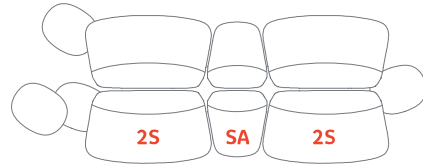

The system is completed by three coffee tables, also of different heights (low, medium and high). These can attach to the base of the chairs and can be arranged in side-by-side or overlapping layouts.

The tables can be lacquer finished in matt white, dark grey, orange or green, or finished in light, medium and dark oak with grey or dark brown sides.

All the elements in the series can be attached one to the other or located side-by-side to create organic, asymmetric forms or regular, classic compositions.

DESIGNER

Monica Förster

Archipelago D502

- SA 1AC6000 Small armchair
- MA 1AC6010 Medium armchair
- LA 1AC6020 Large armchair
- 2S 1AC6030/31 2 seat sofa
- 3S 1AC6040 3 seat sofa
- L 1AC4010/50 Low side table
- F 1AC4015/55 Freestanding low side table
- M 1AC4020/60 Medium side table
- H 1AC4030/70 High side table

Archipelago D502

Small armchair
1AC6000: L 30 D 33 H 30

Medium armchair
1AC6010: L 37½ D 34 H 30

Large armchair
1AC6020: L 63¾ D 34½ H 30

2 seat sofa with right side seam
1AC6030: L 63¾ D 34½ H 30

2 seat sofa with left side seam
1AC6031: L 63¾ D 34½ H 30