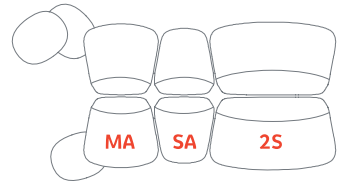

The Archipelago D502 system comprises individual armchairs in three different sizes (small, medium, large), a two-seater sofa and a three seater sofa. All the seats share a common height of 76 cm. Upholstery can be in fabric or leather.

The system is completed by three coffee tables, also of different heights (low, medium and high). These can attach to the base of the chairs and can be arranged in side-by-side or overlapping layouts.

The tables can be lacquer finished in matt white, dark grey, orange or green, or finished in light, medium and dark oak with grey or dark brown sides.

All the elements in the series can be attached one to the other or located side-by-side to create organic, asymmetric forms or regular, classic compositions.

DESIGNER

Monica Förster

Archipelago D502

- SA 1AC6000 Small armchair
- MA 1AC6010 Medium armchair
- LA 1AC6020 Large armchair
- 2S 1AC6030/31 2 seat sofa
- 3S 1AC6040 3 seat sofa
- L 1AC4010/50 Low side table
- F 1AC4015/55 Freestanding low side table
- M 1AC4020/60 Medium side table
- H 1AC4030/70 High side table