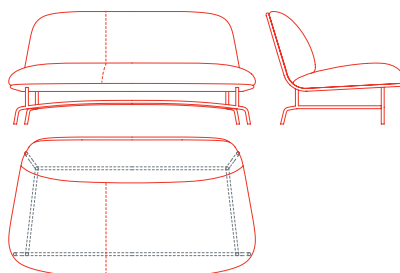

The Archipelago D502 system comprises individual armchairs in three different sizes (small, medium, large), a two-seater sofa and a three seater sofa. All the seats share a common height of 76 cm. Upholstery can be in fabric or leather.

The system is completed by three coffee tables, also of different heights (low, medium and high). These can attach to the base of the chairs and can be arranged in side-by-side or overlapping layouts.

Archipelago D502

Small armchair
1AC6000: L 30 D 33 H 30

Medium armchair
1AC6010: L 37½ D 34 H 30

Large armchair
1AC6020: L 63¾ D 34½ H 30

2 seat sofa with right side seam
1AC6030: L 63¾ D 34½ H 30

2 seat sofa with left side seam
1AC6031: L 63¾ D 34½ H 30

3 seat sofa
1AC6040: L 90½ D 35 H 30

Freestanding low side table
1AC4055: L 24 D 19¼ H 7½
1AC4015: L 29½ D 24 H 7½

Low side table
1AC4050: L 24 D 19¼ H 7½
1AC4010: L 29½ D 24 H 7½

Medium side table
1AC4060: L 24 D 19¼ H 12½
1AC4020: L 29½ D 24 H 12½