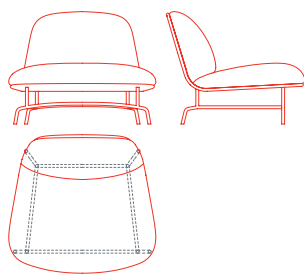

The system is completed by three coffee tables, also of different heights (low, medium and high). These can attach to the base of the chairs and can be arranged in side-by-side or overlapping layouts.

DESIGNER

Monica Förster

Archipelago D502

- SA 1AC6000 Small armchair
- MA 1AC6010 Medium armchair
- LA 1AC6020 Large armchair
- 2S 1AC6030/31 2 seat sofa
- 3S 1AC6040 3 seat sofa
- L 1AC4010/50 Low side table
- F 1AC4015/55 Freestanding low side table
- M 1AC4020/60 Medium side table
- H 1AC4030/70 High side table

Archipelago D502

Small armchair
1AC6000: L 30 D 33 H 30

Medium armchair
1AC6010: L 37½ D 34 H 30

Large armchair
1AC6020: L 63¾ D 34½ H 30

2 seat sofa with right side seam
1AC6030: L 63¾ D 34½ H 30

2 seat sofa with left side seam
1AC6031: L 63¾ D 34½ H 30

3 seat sofa
1AC6040: L 90½ D 35 H 30

Freestanding low side table
1AC4055: L 24 D 19¼ H 7½
1AC4015: L 29½ D 24 H 7½

Low side table
1AC4050: L 24 D 19¼ H 7½
1AC4010: L 29½ D 24 H 7½

Medium side table
1AC4060: L 24 D 19¼ H 12½
1AC4020: L 29½ D 24 H 12½