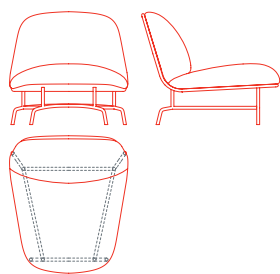

The Archipelago D502 system comprises individual armchairs in three different sizes (small, medium, large), a two-seater sofa and a three seater sofa. All the seats share a common height of 76 cm. Upholstery can be in fabric or leather.

The system is completed by three coffee tables, also of different heights (low, medium and high). These can attach to the base of the chairs and can be arranged in side-by-side or overlapping layouts.

DESIGNER

Monica Förster

Archipelago D502

- SA 1AC6000 Small armchair
- MA 1AC6010 Medium armchair
- LA 1AC6020 Large armchair
- 2S 1AC6030/31 2 seat sofa
- 3S 1AC6040 3 seat sofa
- L 1AC4010/50 Low side table
- F 1AC4015/55 Freestanding low side table
- M 1AC4020/60 Medium side table
- H 1AC4030/70 High side table

Archipelago D502

Small armchair
1AC6000: L 30 D 33 H 30

Medium armchair
1AC6010: L 37½ D 34 H 30

Large armchair
1AC6020: L 63¾ D 34½ H 30

2 seat sofa with right side seam
1AC6030: L 63¾ D 34½ H 30

2 seat sofa with left side seam
1AC6031: L 63¾ D 34½ H 30