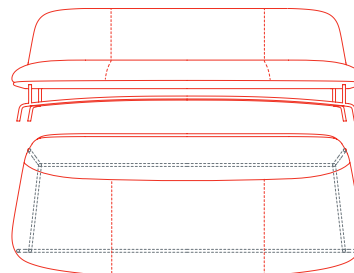

Archipelago D502

Small armchair
1AC6000: L 30 D 33 H 30

Medium armchair
1AC6010: L 37½ D 34 H 30

Large armchair
1AC6020: L 63¾ D 34½ H 30

2 seat sofa with right side seam
1AC6030: L 63¾ D 34½ H 30

2 seat sofa with left side seam
1AC6031: L 63¾ D 34½ H 30

3 seat sofa
1AC6040: L 90½ D 35 H 30

Freestanding low side table
1AC4055: L 24 D 19¼ H 7½
1AC4015: L 29½ D 24 H 7½

Low side table
1AC4050: L 24 D 19¼ H 7½
1AC4010: L 29½ D 24 H 7½

Medium side table
1AC4060: L 24 D 19¼ H 12½
1AC4020: L 29½ D 24 H 12½

High side table
1AC4070: L 24 D 19¼ H 17¾
1AC4030: L 29½ D 24 H 17¾