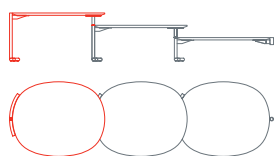

Archipelago D502

Small armchair
1AC6000: L 30 D 33 H 30

Medium armchair
1AC6010: L 37½ D 34 H 30

Large armchair
1AC6020: L 63¾ D 34½ H 30

2 seat sofa with right side seam
1AC6030: L 63¾ D 34½ H 30

2 seat sofa with left side seam
1AC6031: L 63¾ D 34½ H 30

3 seat sofa
1AC6040: L 90½ D 35 H 30

Freestanding low side table
1AC4055: L 24 D 19¼ H 7½
1AC4015: L 29½ D 24 H 7½

Low side table
1AC4050: L 24 D 19¼ H 7½
1AC4010: L 29½ D 24 H 7½

Medium side table
1AC4060: L 24 D 19¼ H 12½
1AC4020: L 29½ D 24 H 12½

High side table
1AC4070: L 24 D 19¼ H 17¾
1AC4030: L 29½ D 24 H 17¾