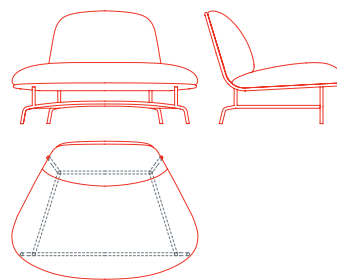

The system is completed by three coffee tables, also of different heights (low, medium and high). These can attach to the base of the chairs and can be arranged in side-by-side or overlapping layouts.

DESIGNER

Monica Förster

Archipelago D502

- SA 1AC6000 Small armchair
- MA 1AC6010 Medium armchair
- LA 1AC6020 Large armchair
- 2S 1AC6030/31 2 seat sofa
- 3S 1AC6040 3 seat sofa
- L 1AC4010/50 Low side table
- F 1AC4015/55 Freestanding low side table
- M 1AC4020/60 Medium side table
- H 1AC4030/70 High side table

Archipelago D502

Small armchair
1AC6000: L 30 D 33 H 30

Medium armchair
1AC6010: L 37½ D 34 H 30

Large armchair
1AC6020: L 63¾ D 34½ H 30

2 seat sofa with right side seam
1AC6030: L 63¾ D 34½ H 30

2 seat sofa with left side seam
1AC6031: L 63¾ D 34½ H 30

3 seat sofa
1AC6040: L 90½ D 35 H 30

Freestanding low side table
1AC4055: L 24 D 19¼ H 7½
1AC4015: L 29½ D 24 H 7½

Low side table
1AC4050: L 24 D 19¼ H 7½
1AC4010: L 29½ D 24 H 7½

Medium side table
1AC4060: L 24 D 19¼ H 12½
1AC4020: L 29½ D 24 H 12½