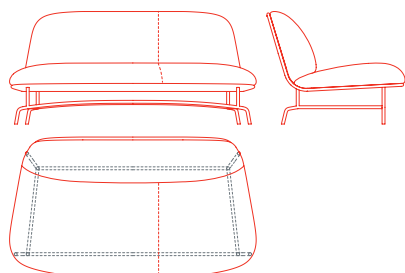

The system is completed by three coffee tables, also of different heights (low, medium and high). These can attach to the base of the chairs and can be arranged in side-by-side or overlapping layouts.

Archipelago D502

Small armchair
1AC6000: L 30 D 33 H 30

Medium armchair
1AC6010: L 37½ D 34 H 30

Large armchair
1AC6020: L 63¾ D 34½ H 30

2 seat sofa with right side seam
1AC6030: L 63¾ D 34½ H 30

2 seat sofa with left side seam
1AC6031: L 63¾ D 34½ H 30

3 seat sofa
1AC6040: L 90½ D 35 H 30

Freestanding low side table
1AC4055: L 24 D 19¼ H 7½
1AC4015: L 29½ D 24 H 7½

Low side table
1AC4050: L 24 D 19¼ H 7½
1AC4010: L 29½ D 24 H 7½

Medium side table
1AC4060: L 24 D 19¼ H 12½
1AC4020: L 29½ D 24 H 12½

High side table
1AC4070: L 24 D 19¼ H 17¾
1AC4030: L 29½ D 24 H 17¾