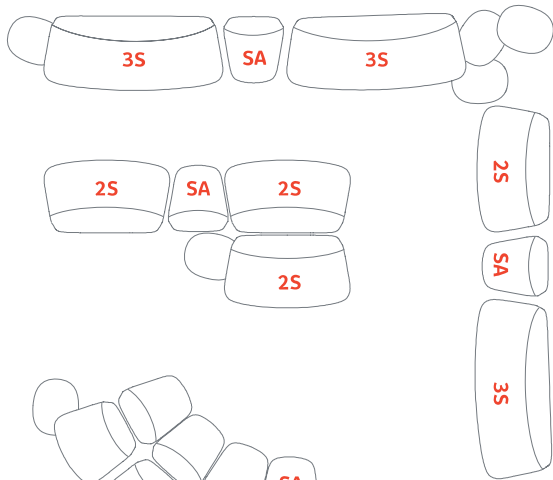

The system is completed by three coffee tables, also of different heights (low, medium and high). These can attach to the base of the chairs and can be arranged in side-by-side or overlapping layouts.

The tables can be lacquer finished in matt white, dark grey, orange or green, or finished in light, medium and dark oak with grey or dark brown sides.

All the elements in the series can be attached one to the other or located side-by-side to create organic, asymmetric forms or regular, classic compositions.

DESIGNER

Monica Förster

Archipelago D502

- SA 1AC6000 Small armchair
- MA 1AC6010 Medium armchair
- LA 1AC6020 Large armchair
- 2S 1AC6030/31 2 seat sofa
- 3S 1AC6040 3 seat sofa
- L 1AC4010/50 Low side table
- F 1AC4015/55 Freestanding low side table
- M 1AC4020/60 Medium side table
- H 1AC4030/70 High side table

Archipelago D502

Small armchair
1AC6000: L 30 D 33 H 30

Medium armchair
1AC6010: L 37½ D 34 H 30

Large armchair
1AC6020: L 63¾ D 34½ H 30

2 seat sofa with right side seam
1AC6030: L 63¾ D 34½ H 30

2 seat sofa with left side seam
1AC6031: L 63¾ D 34½ H 30